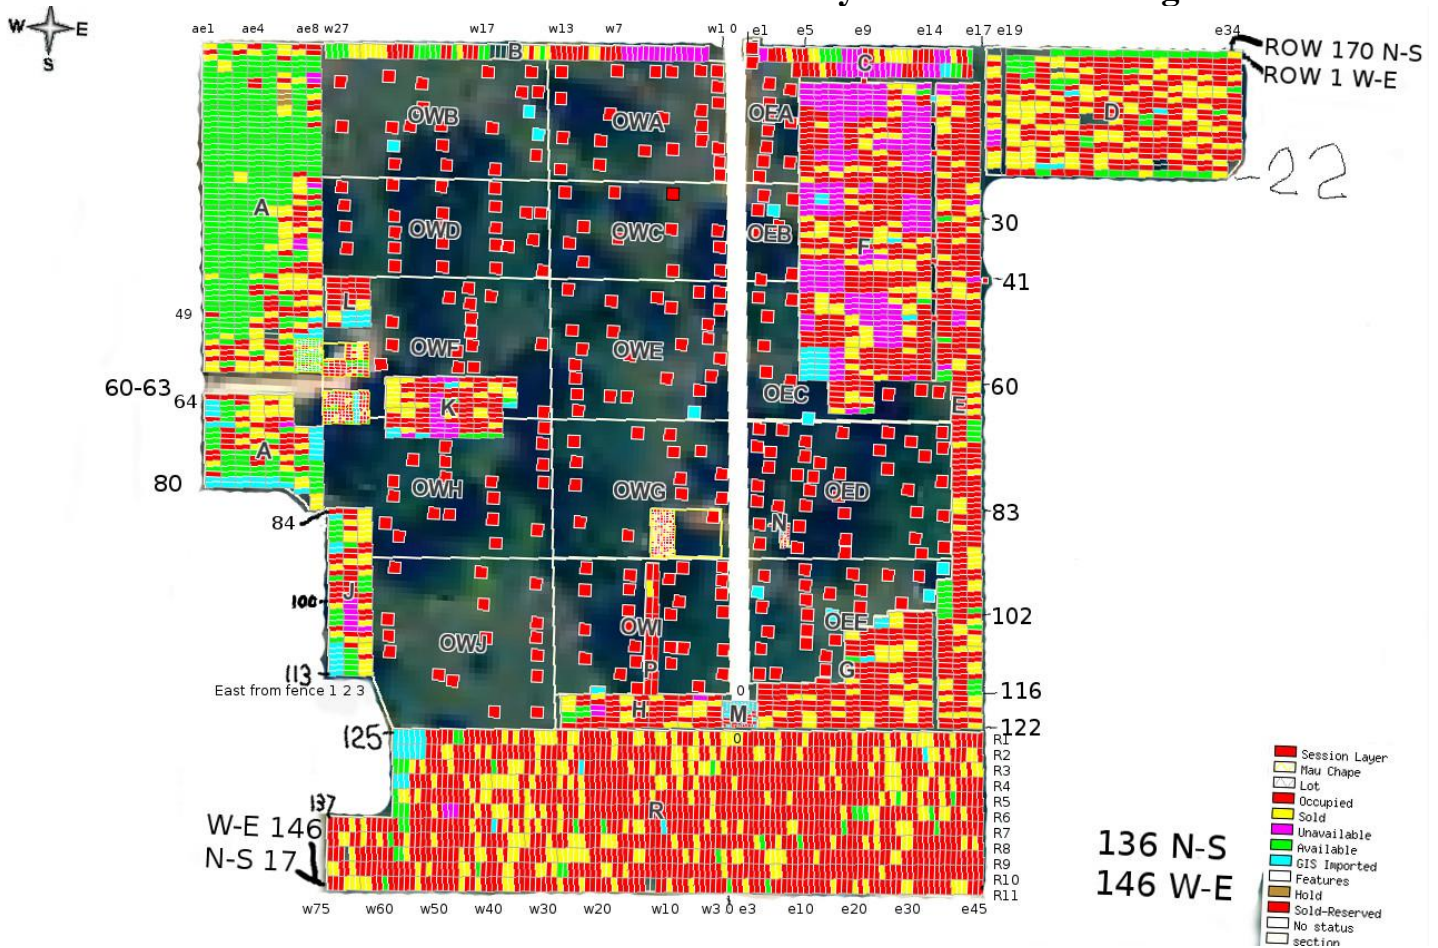

Combined Index to St Clement Cemetery Center Line Michigan

This is a great improvement over past efforts because this is now a community project rather than a one man effort and more resources result in greater improvement. Although old historian Wesley Arnold did in fact spend thousands of hours (and this is no exaggeration) researching and typing, this new work would not have been possible without the help of Jerry Malburg, Sheryl Gorbe, Mark and Sandy Forton, Marie Miller, Mike Grobbel, Norman and Phil Smith and several other community members.

This now has over 6,500 entries with thousands of locations. The old lot system was not location friendly so old Professor Wes created a better efficient easy to use location system.

Here is the way the new easy location method works. For most burials we start at the North main gate and walk counting rows (run East and West) and aisles which run South from the north fence. The main walk is location 0 and locations are either East or West of this. The same method works with the Ritter section to the far south where the zero point is just extended to the south. However for section A and J which are at the far West it is easier to count aisles from the fence because we only have 8 aisles.

Totals: Entries 6503 a few are informational duplicates. There are new burials monthly so this number is growing perhaps a hundred or more yearly. However as I look at death certificates I am finding some that are listed as buried here but no cemetery record exists. This means that the entries will keep going up as more research discovers more persons buried here especially stillborns and babies from death certificates.

Number of known veterans is 253 but there are many more who served and this was not noted. Number of children is probably over 1000 but only 520 are noted because we don't have ages on the records. plus there are hundreds which are unregistered and undocumented. Before 1920 there were 20 child burials for each 10 adults. There was an average of 1 or 2 indigent burials a year many of which were unrecorded.

A few burials were removed with most going to Mt Olivet. The number of those was small and insignificant when compared to the number buried here we have no record of.

There is increasing demand for cremations as they are much less costly. The cemetery has room for thousands of them. per layer. Looking at the future this appears to be the direction. This cemetery is multilayer and many graves have been recycled.

This is an ongoing research project. But I have higher priority things to do than this which is teach my college classes and work on being a humanitarian educator to spread good ideas about improving things especially to get all humans adequate food, clothing, affordable shelter, medical coverage and education and also stop the suffering and killing.

Send your additions and corrections to wecare@dogoodforall.today

Sincerely Wesley Arnold historical researcher and humanitarian educator